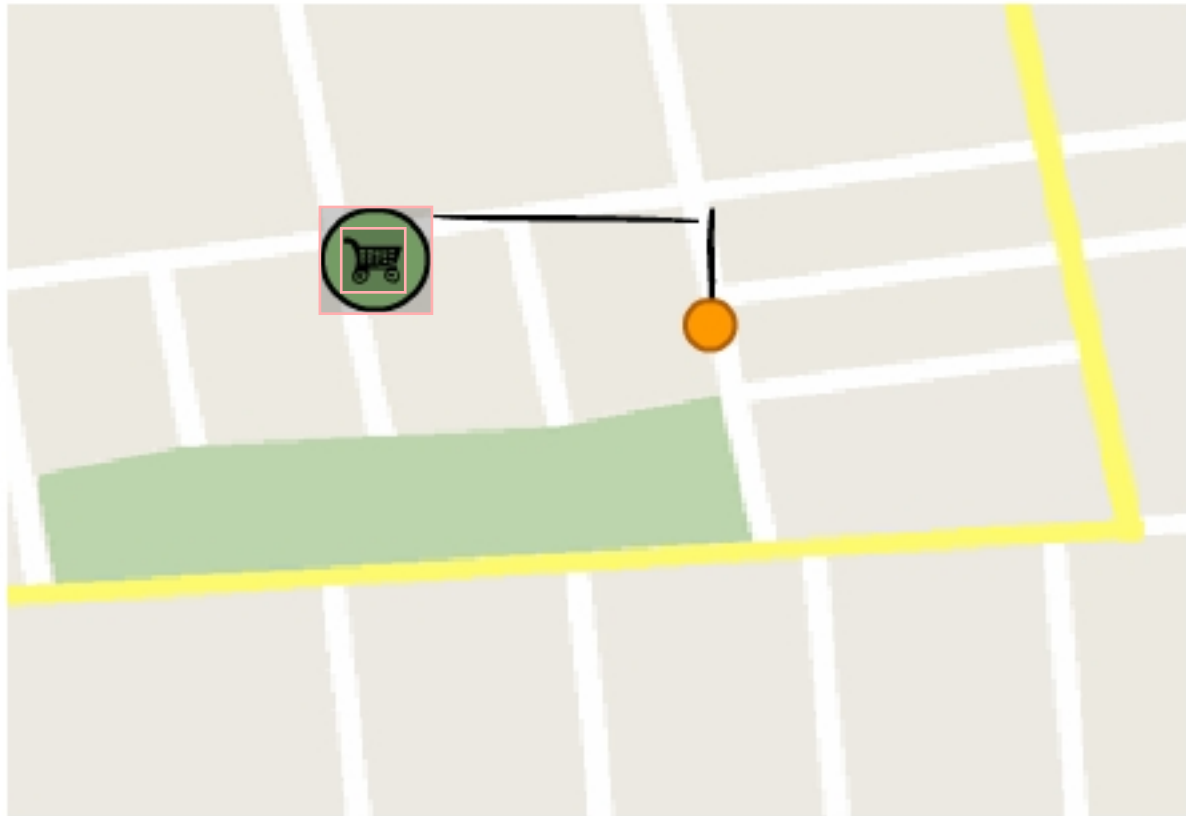

Asemanseutu

Tampereen Asemanseudun Palvelut