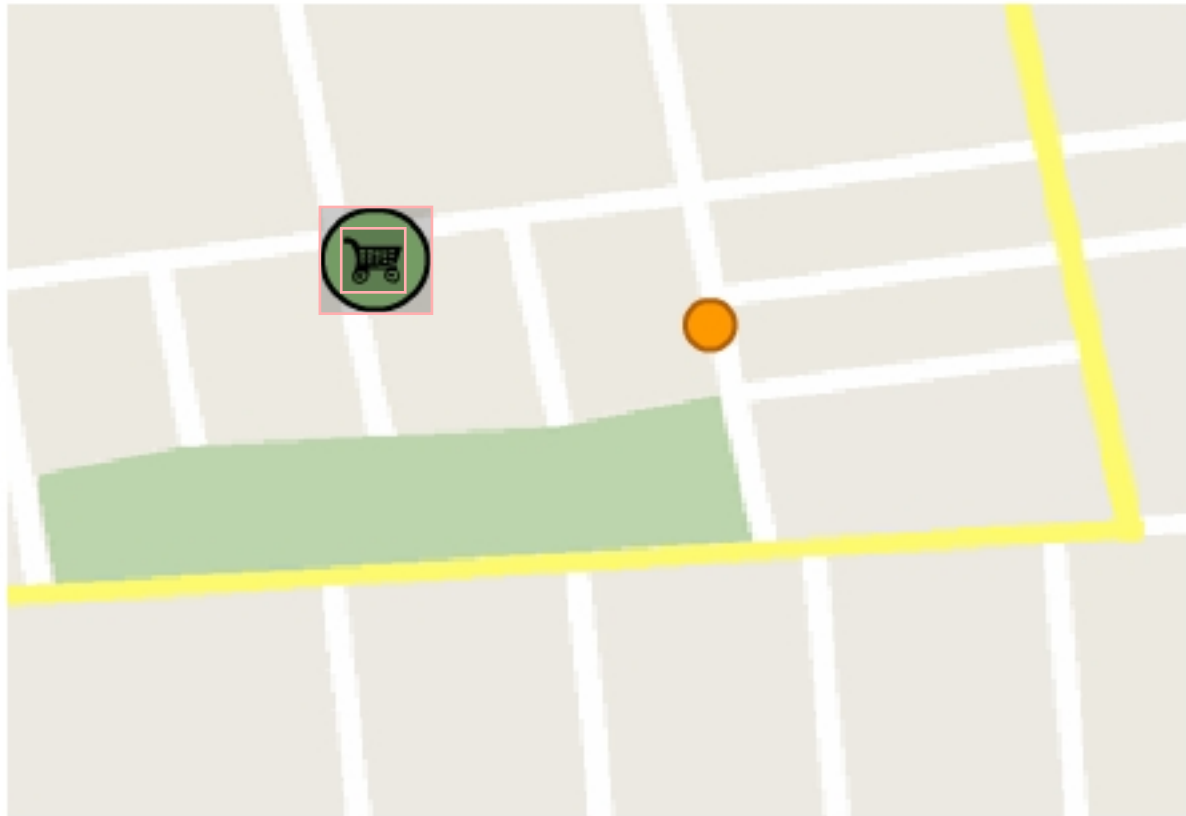

Asemanseutu

Tampereen Asemanseudun Palvelut